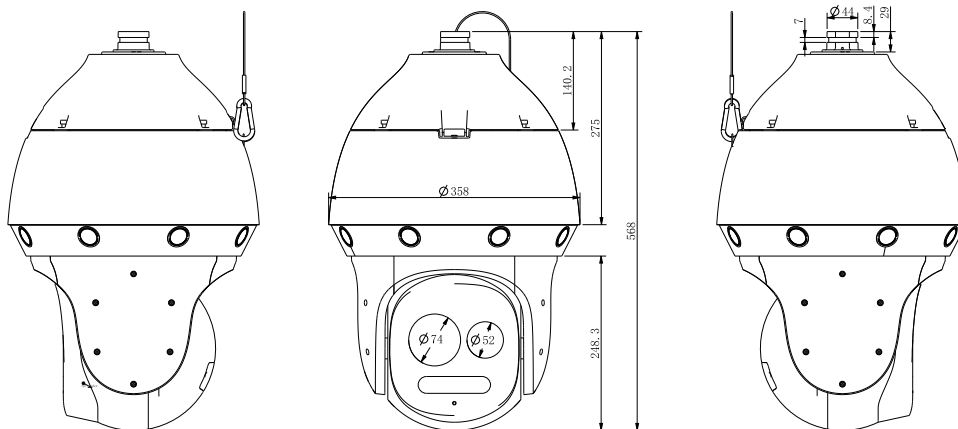

Tiandy

DIMENSIONS (Unit: mm)

ACCESSORIES

INCLUDED:

DF20Y
Wall Mount

OPTIONAL:

DISTRIBUTED BY

Tiandy Technologies Co.,Ltd.

Email: sales@tiandy.com
Website: en.tiandy.com

Tel: +86-22-58596065
Fax: +86-22-58596048